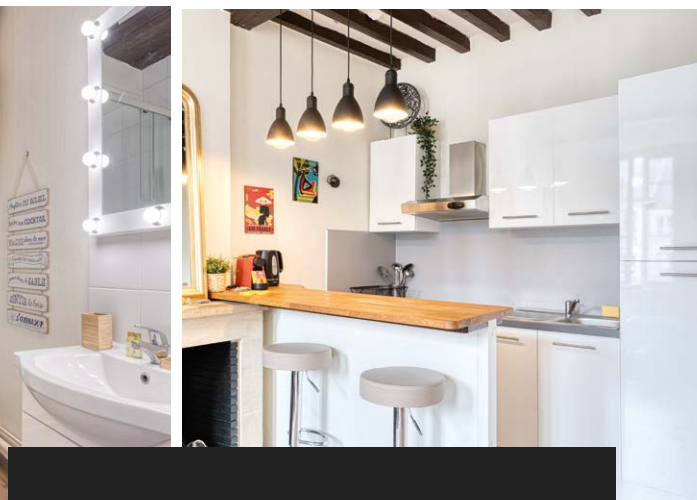

Welcome
Bienvenue

6 place de l'ancienne boucherie
14000 CAEN

Wifi

ID:
PW: tangatan01

Follow us
suivez-nous

@nestor_conciergerie

Once you have arrived at the address, open the small door by typing the code on the intercom: B28890. The large door can be opened with the remote control in the flat. At the back of the courtyard is the car park.