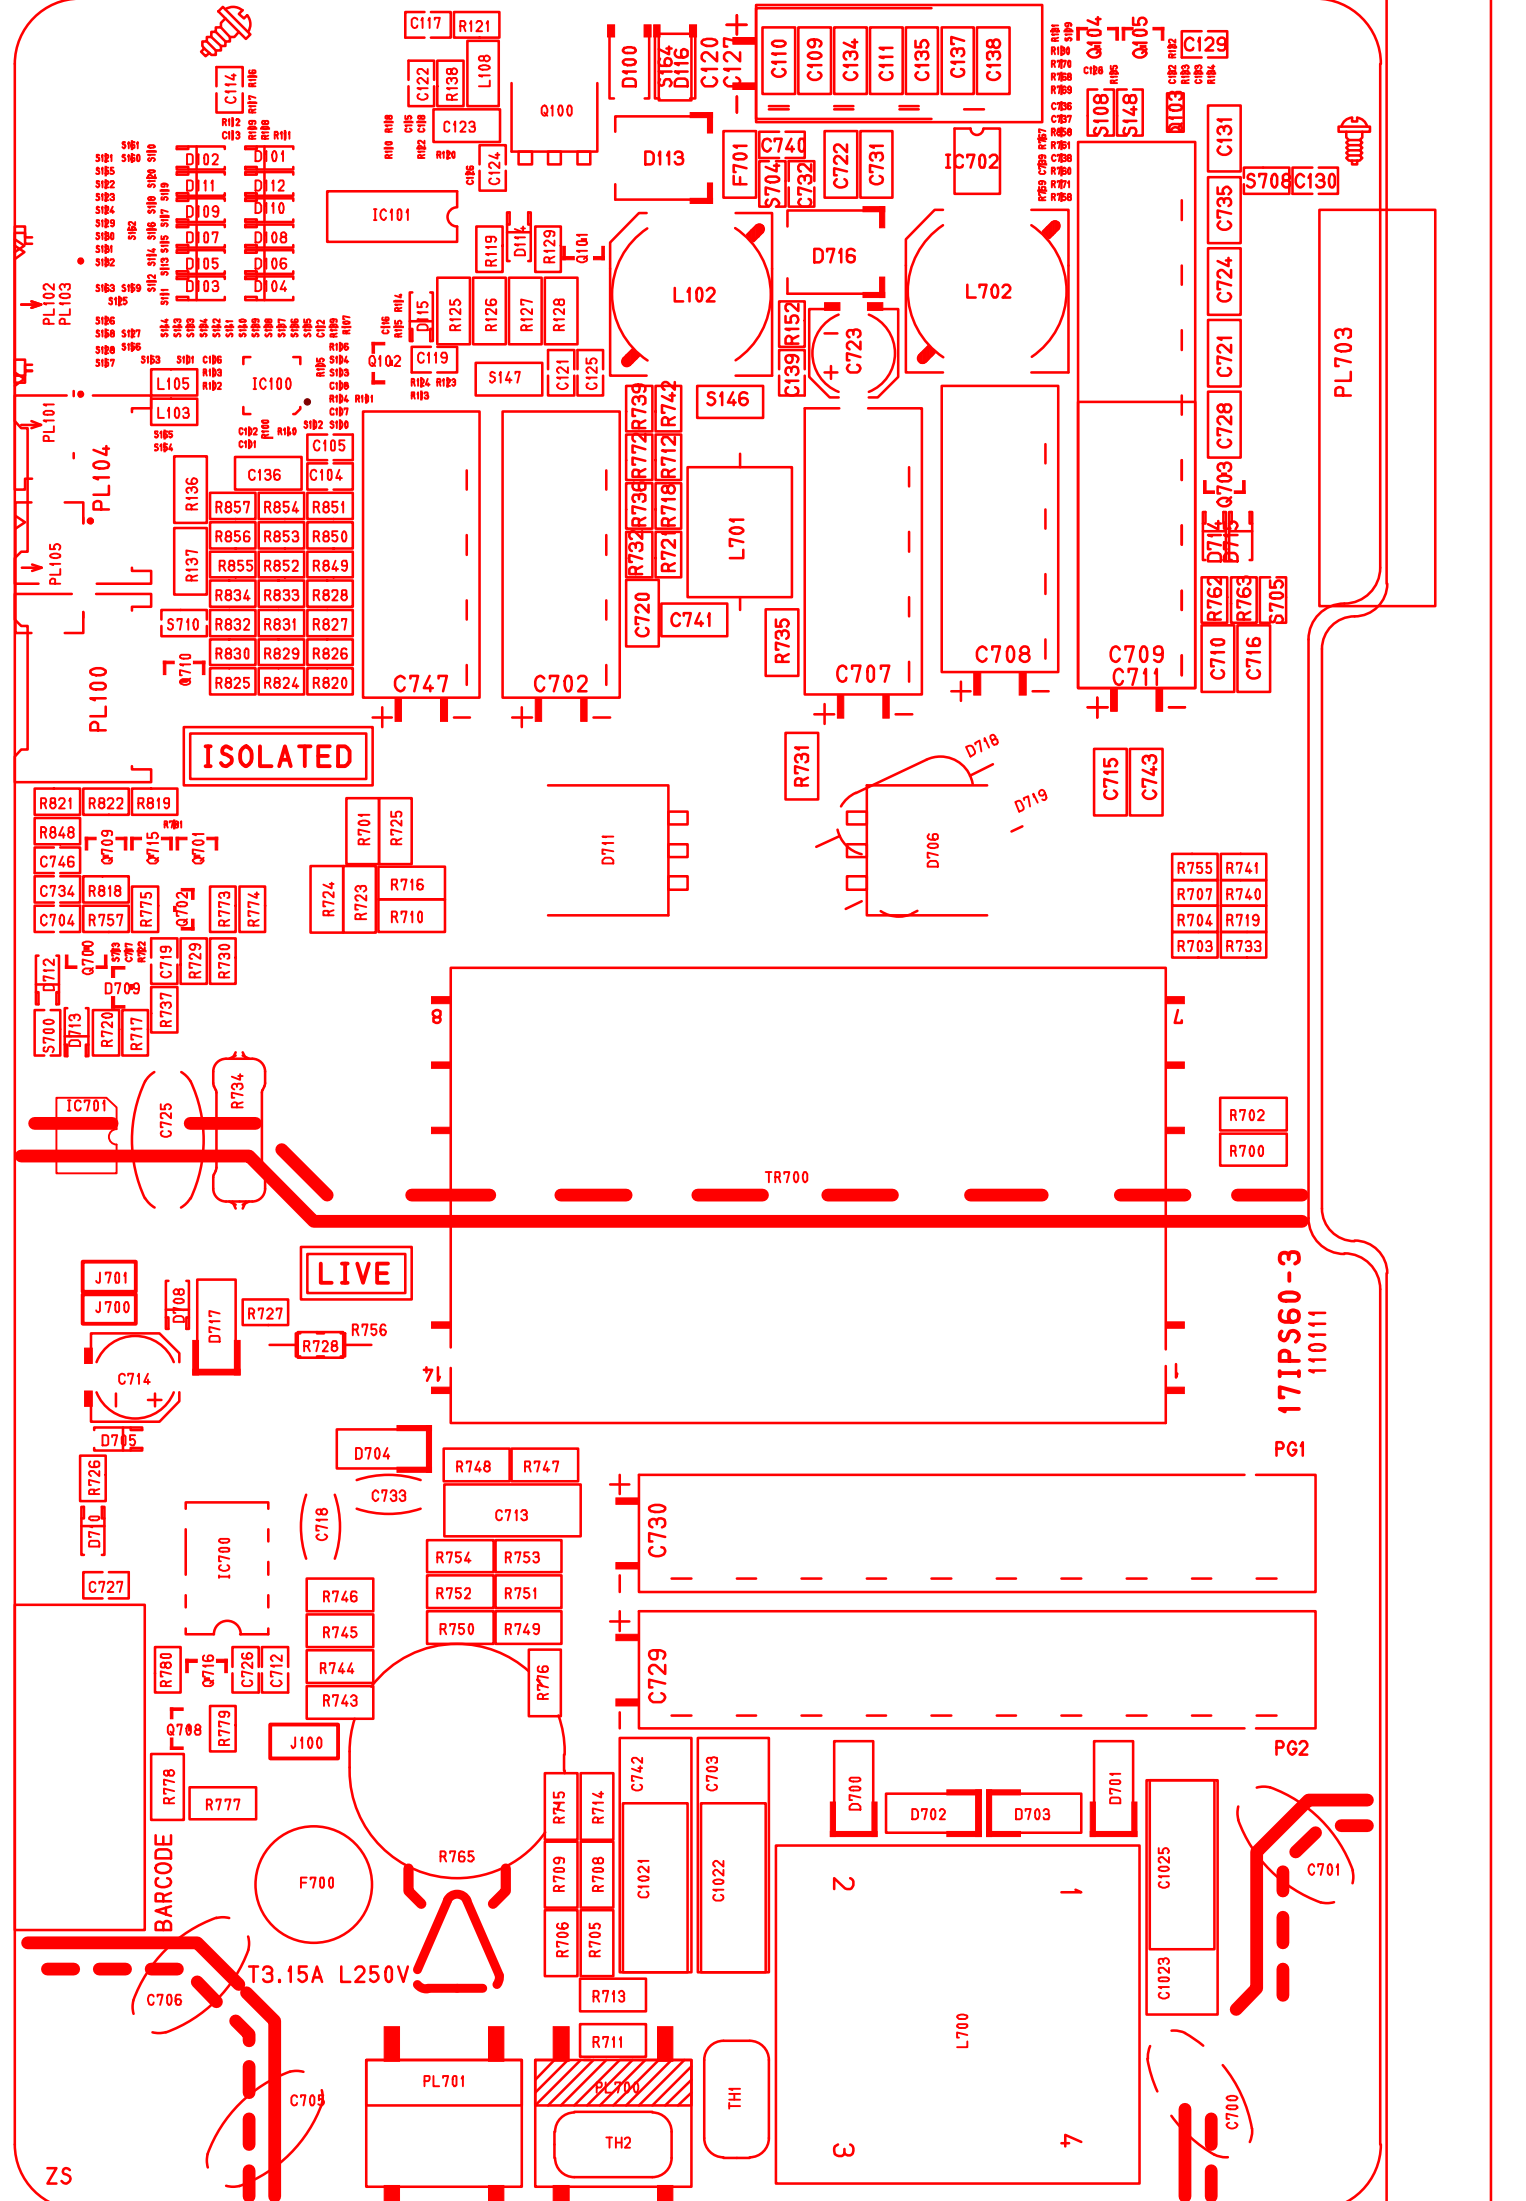

ISOLATED

LIVE

BARCODE

T3.15A L250V

17IPS60-3
110111

PG1

PG2

ZS

PL701

PL702

TH1

TH2

L700

PL703

- D01
- D02
- D03
- D04
- D05
- D06
- D07
- D08
- D09
- D10
- D11
- D12

- R820
- R821
- R822
- R823
- R824
- R825
- R826
- R827
- R828
- R829
- R830
- R831
- R832
- R833
- R834
- R835
- R836
- R837
- R838
- R839
- R840
- R841
- R842
- R843
- R844
- R845
- R846
- R847
- R848
- R849
- R850
- R851
- R852
- R853
- R854
- R855
- R856
- R857
- R858
- R859
- R860

- R700
- R702

- C1023
- C1025