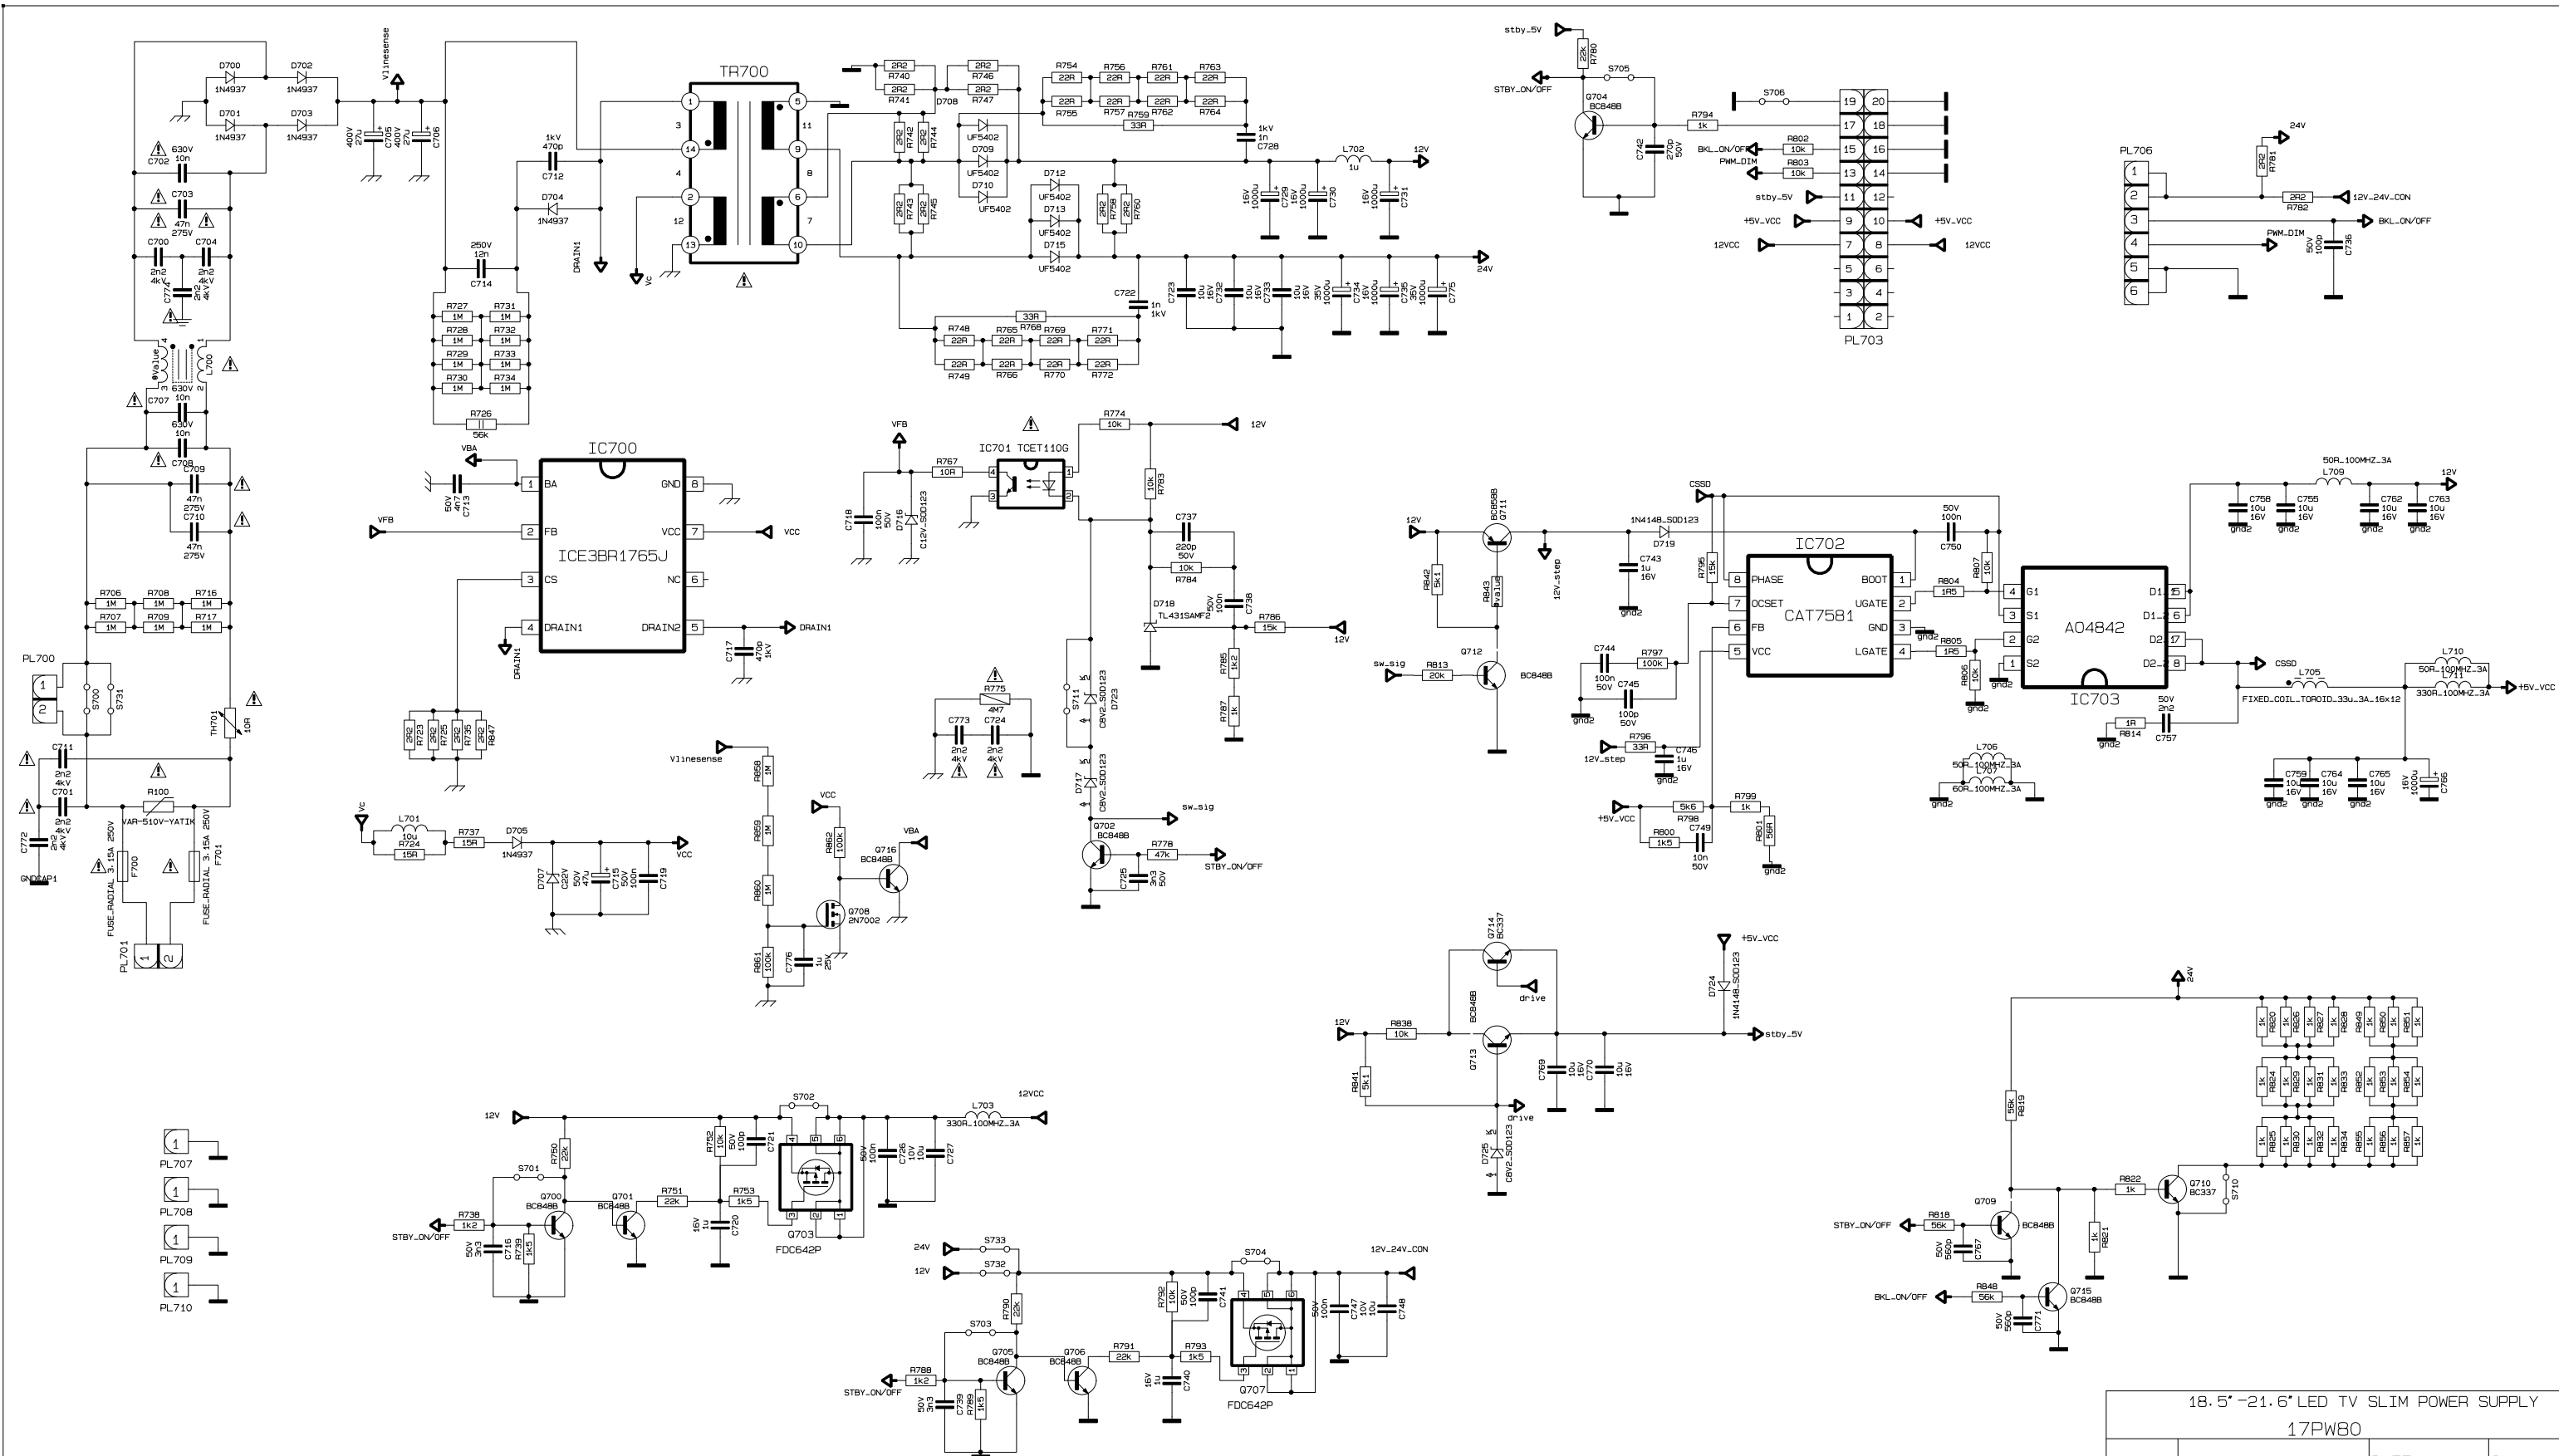

18.5" -23.6" LED TV SLIM POWER SUPPLY 17IPS60-3			
Ver.	Author	DATE	Sheet
00	SMPS Group	27-12-2010	1/2

ISOLATED

LIVE

BARCODE

T3.15A L250V

17IPS60-3
110111

PG1

PG2

- R820
- R821
- R822
- R823
- R824
- R825
- R826
- R827
- R828
- R829
- R830
- R831
- R832
- R833
- R834
- R835
- R836
- R837
- R838
- R839
- R840
- R841
- R842
- R843
- R844
- R845
- R846
- R847
- R848
- R849
- R850
- R851
- R852
- R853
- R854
- R855
- R856
- R857
- R858
- R859
- R860

18.5" -21.6" LED TV SLIM POWER SUPPLY			
17PW80			
Ver.	Author	DATE	Sheet
00	SMPS Group	25-11-2010	1